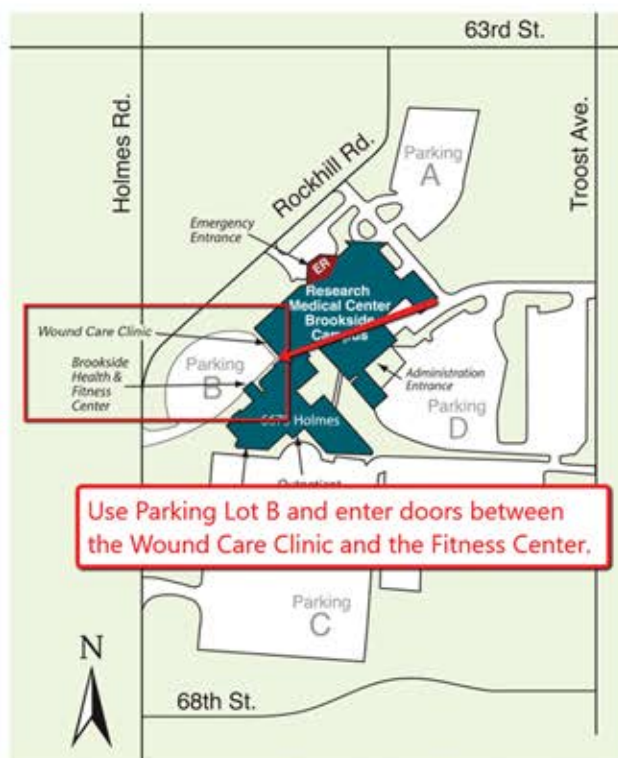

WALDO NEIGHBORHOOD UNDER CONSTRUCTION

Come find out what matters most to Waldo residents.

All through the summer, we held a series of focus meetings at various locations throughout Waldo and created a similar online survey. We collected information from over 240 residents and found out what they value most in the neighborhood and from a neighborhood organization. You are invited to see our results and to find out how this feedback is being used to guide us in updating our official organization as well as provide benefits that you want most from your neighborhood community.

Tuesday
October 24, 2017
6:30pm - 8pm

OPEN TO THE PUBLIC

Research Brookside Campus
Use Parking Lot B for
Curry Auditorium
6675 Holmes Road
Kansas City, MO 64131

RESEARCH
MEDICAL CENTER
BROOKSIDE CAMPUS